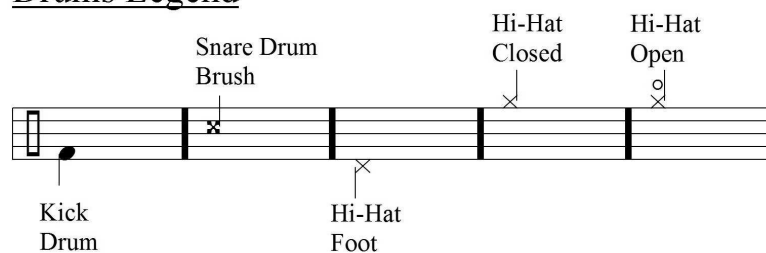

TAKE ON ME

(Drums)

Artist: **ANNI B SWEET**

Album: "START RESTART UNDO" (2009)

Music: Magne Furuholmen, Paul Waaktaar

Words: Magne Furuholmen, Morten Harket,
Paul Waaktaar

Drums Legend

1